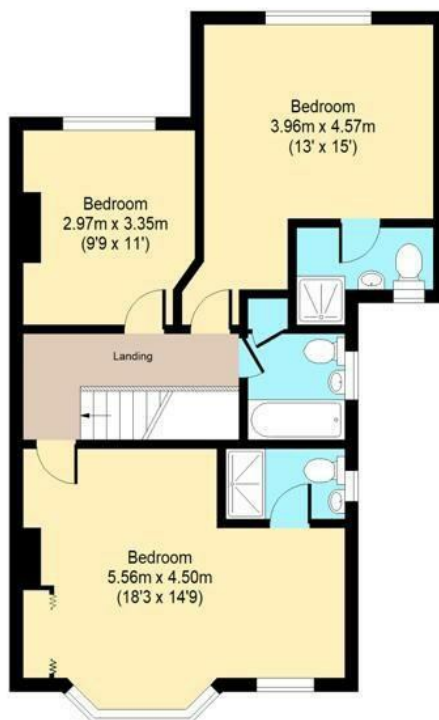

## Freehold

- Semi-Detached Family Home
- Three Bedrooms/Three Bathrooms
- Two Receptions/Study Room
- Stunning 160' Private Rear Garden
- Sought After Road
- Off Street Parking

The accommodation is arranged over two floors spanning just over 1400 sq ft. The ground floor offers two formal reception rooms, a large kitchen/breakfast room, study room and to complete, a guest cloakroom

### Ground Floor

Approx. 67.54 Sq. meters (727 Sq. feet)

### First Floor

Approx. 65.00 Sq. meters (700 Sq. feet)

Total area: approx. 132.57 Sq. meters (1427 Sq. feet)

For illustration purposes only - not to scale

[www.lpaplus.com](http://www.lpaplus.com)

IMPORTANT NOTICE - These particulars have been prepared in good faith and they are not intended to constitute part of and offer or contract. We have not performed a structural survey on this property and the services, appliances an specific fittings have not been tested. All photographs, measurements, floor plans and distances referred to are given as a guide and should not be relied upon.